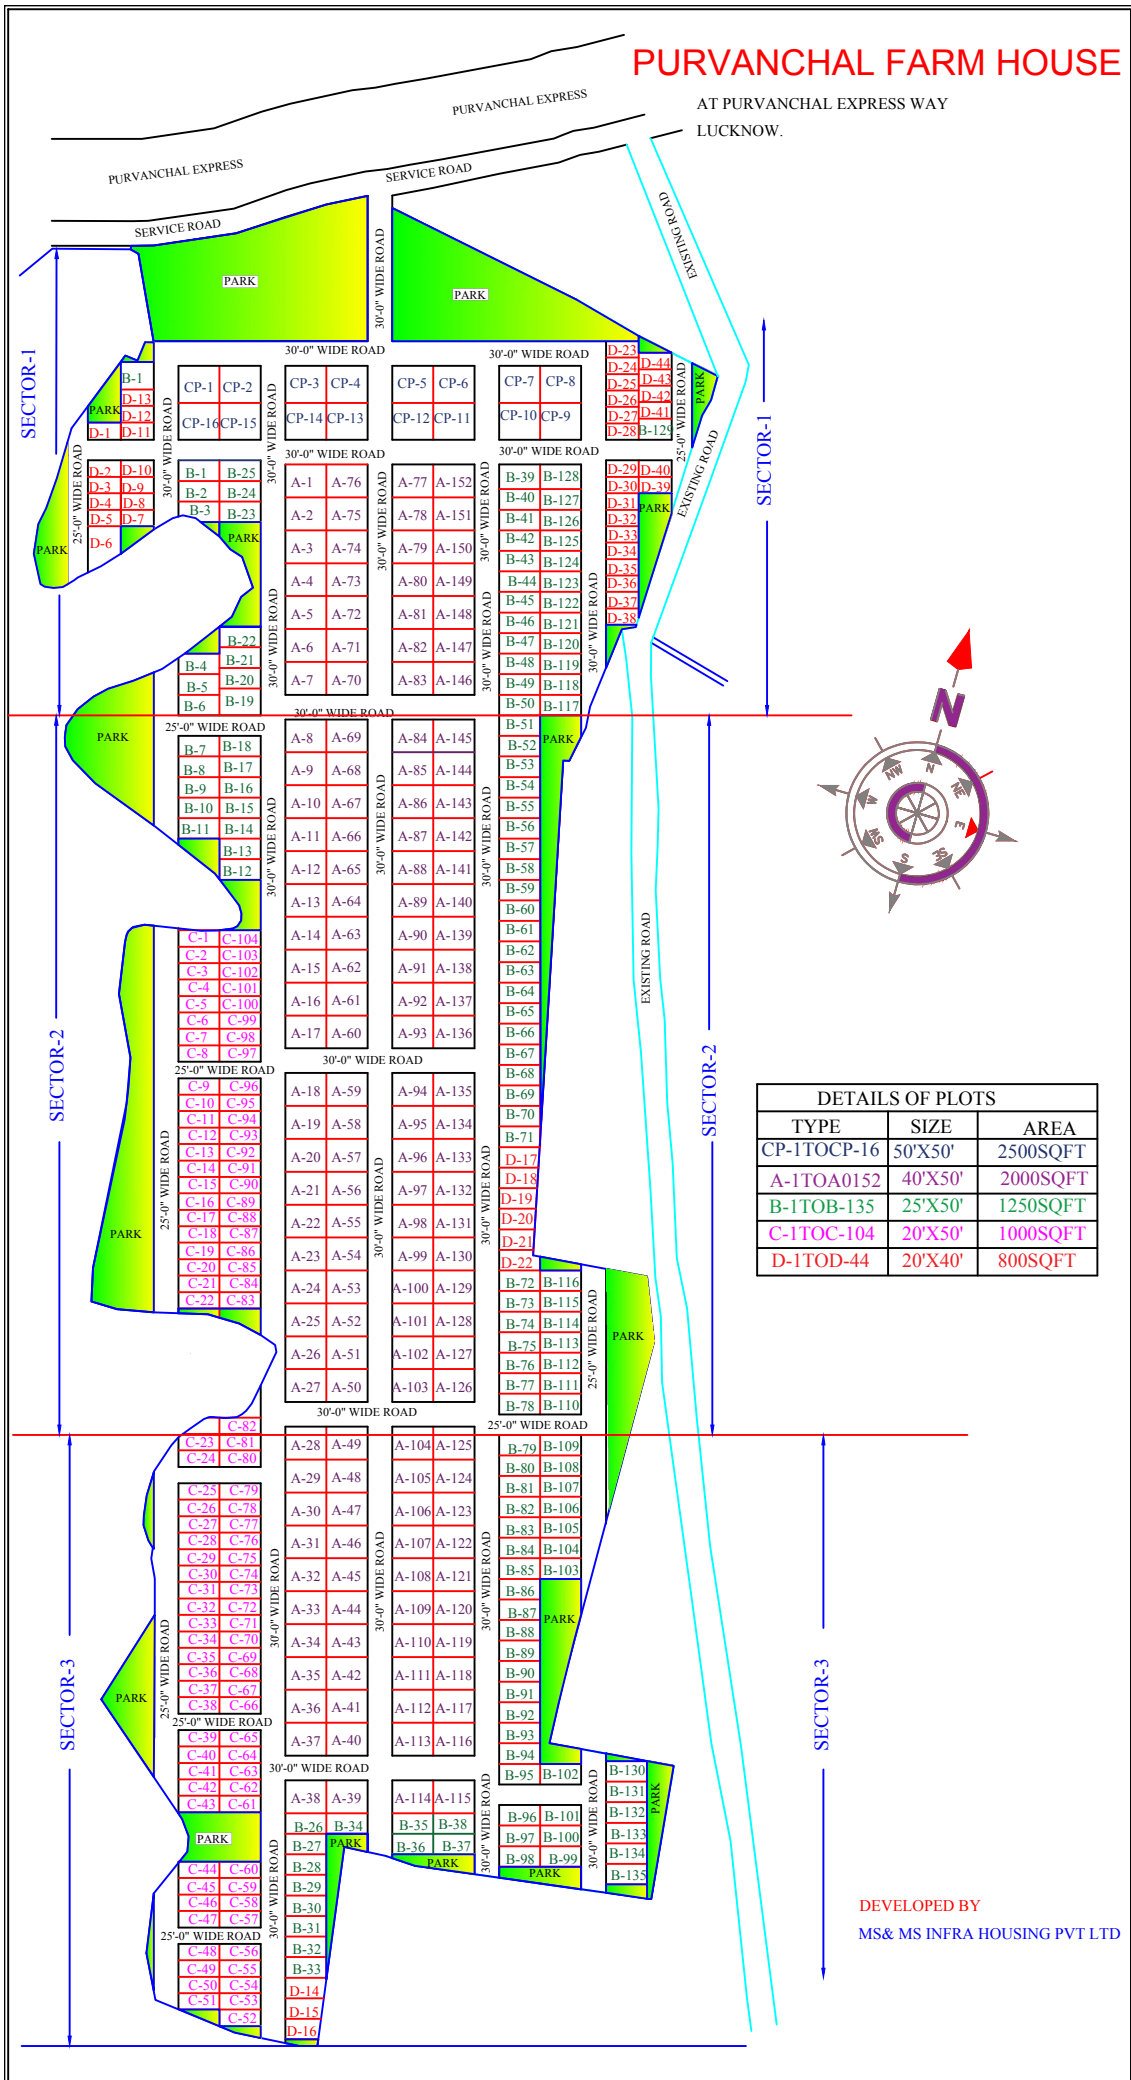

PURVANCHAL FARM HOUSE

AT PURVANCHAL EXPRESS WAY
LUCKNOW.

TYPE	SIZE	AREA
CP-1 TO CP-16	50'X50'	2500SQFT
A-1 TO A-152	40'X50'	2000SQFT
B-1 TO B-135	25'X50'	1250SQFT
C-1 TO C-104	20'X50'	1000SQFT
D-1 TO D-44	20'X40'	800SQFT